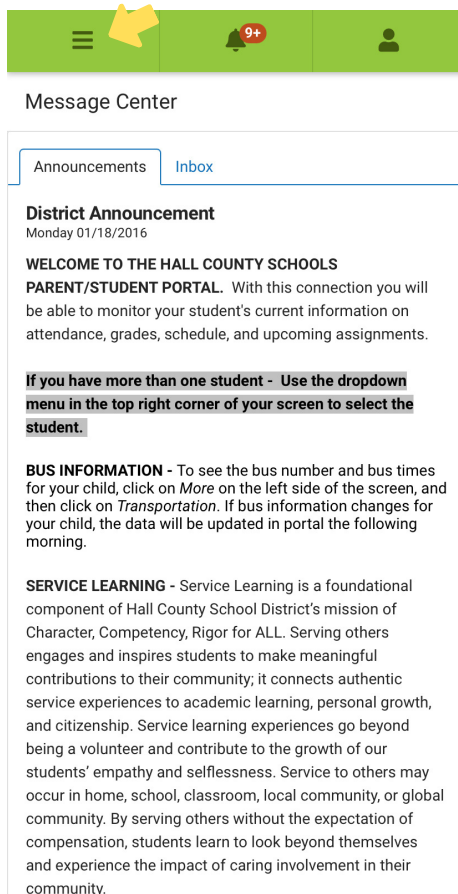

If you have never created a Parent account in Infinite Campus, or if you have forgotten your login information, please visit our website for instructions:

<https://dms.hallco.org/web/infinite-campus/>

*IMPORTANT: Please use a computer when creating an account. Please do not use a mobile device to create an account.

3

When you have opened the app and you have logged in, you will see your Infinite Campus Message Center.

Click the Menu icon in the top left corner.